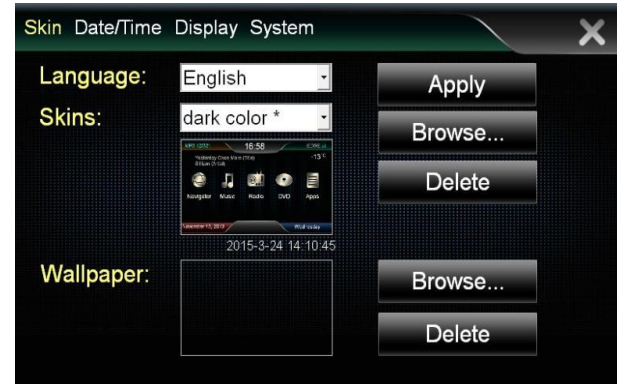

RENAULT FLUENCE

NAVIGATION & MULTIMEDIA SYSTEM

UNIT DESIGN

- Window CE 6.0
- Screen Size: 7" Digital TFT LCD Screen
- Touch Screen Control
- Resolution: 800 x 480
- CPU: CSR A6, 800Mhz
- DDR RAM: 256MB
- Built-in Nand Flash : 256MB
 - Support 64GB USB Flash (max)
 - Support 64GB SD card (max)
- Multi Language: English, Farsi, Arabic, Russian
- Copying Files among USB Flash/SD card/Built-in Nand Flash
- Original Factory Panel Design
- One back camera video input (CVBS), one video input (CVBS)
- Function: Navigation/Radio/DVD/Bluetooth/iPod/Music Player/Video Player/ TV/Files browser

MAIN USER INTERFACE

USER INTERFACE

HIGHLIGHT

Connect Camera to the System

When you switch the gear to reverse, you will see the rear view from the monitor of the system

HIGHLIGHT

Easy and Visual Functions

All functional icons are displayed in the system

Multimedia / Entertainment

Listening to music, Listening to Radio, Watching Videos, Watching TV

HIGHLIGHT

Be directed to your destination

With the guide of the intelligent Navigation, you can go where ever you want without any hesitation to be lost