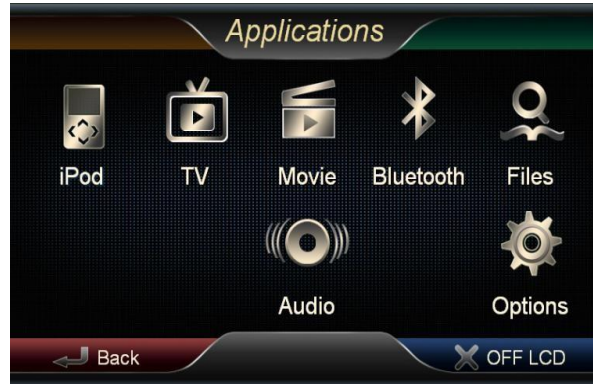

RENAULT FLUENCE

NAVIGATION & MULTIMEDIA SYSTEM

UNIT DESIGN

- Window CE 6.0
- Screen Size: 7" Digital TFT LCD Screen
- Touch Screen Control
- Resolution: 800 x 480
- CPU: CSR A6, 800Mhz
- DDR RAM: 256MB
- Built-in Nand Flash : 256MB
 - Support 64GB USB Flash (max)
 - Support 64GB SD card (max)
- Multi Language: English, Farsi, Arabic, Russian
- Copying Files among USB Flash/SD card/Built-in Nand Flash
- Original Factory Panel Design
- One back camera video input (CVBS), one video input (CVBS)
- Function: Navigation/Radio/DVD/Bluetooth/iPod/Music Player/Video Player/ TV/Files browser

MAIN USER INTERFACE

USER INTERFACE

HIGHLIGHT

Connect Camera to the System

When you switch the gear to reverse, you will see the rear view from the monitor of the system

HIGHLIGHT

Easy and Visual Functions

All functional icons are displayed in the system

Multimedia / Entertainment

Listening to music, Listening to Radio, Watching Videos, Watching TV

HIGHLIGHT

Be directed to your destination

With the guide of the intelligent Navigation, you can go where ever you want without any hesitation to be lost