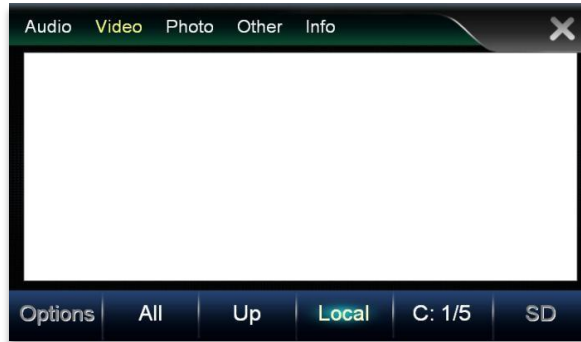

RENAULT FLUENCE

NAVIGATION & MULTIMEDIA SYSTEM

UNIT DESIGN

- Window CE 6.0
- Screen Size: 7" Digital TFT LCD Screen
- Touch Screen Control
- Resolution: 800 x 480
- CPU: CSR A6, 800Mhz
- DDR RAM: 256MB
- Built-in Nand Flash : 256MB
 - Support 64GB USB Flash (max)
 - Support 64GB SD card (max)
- Multi Language: English, Farsi, Arabic, Russian
- Copying Files among USB Flash/SD card/Built-in Nand Flash
- Original Factory Panel Design
- One back camera video input (CVBS), one video input (CVBS)
- Function: Navigation/Radio/DVD/Bluetooth/iPod/Music Player/Video Player/ TV/Files browser

MAIN USER INTERFACE

USER INTERFACE

HIGHLIGHT

Connect Camera to the System

When you switch the gear to reverse, you will see the rear view from the monitor of the system

HIGHLIGHT

Easy and Visual Functions

All functional icons are displayed in the system

Multimedia / Entertainment

Listening to music, Listening to Radio, Watching Videos, Watching TV

HIGHLIGHT

Be directed to your destination

With the guide of the intelligent Navigation, you can go where ever you want without any hesitation to be lost