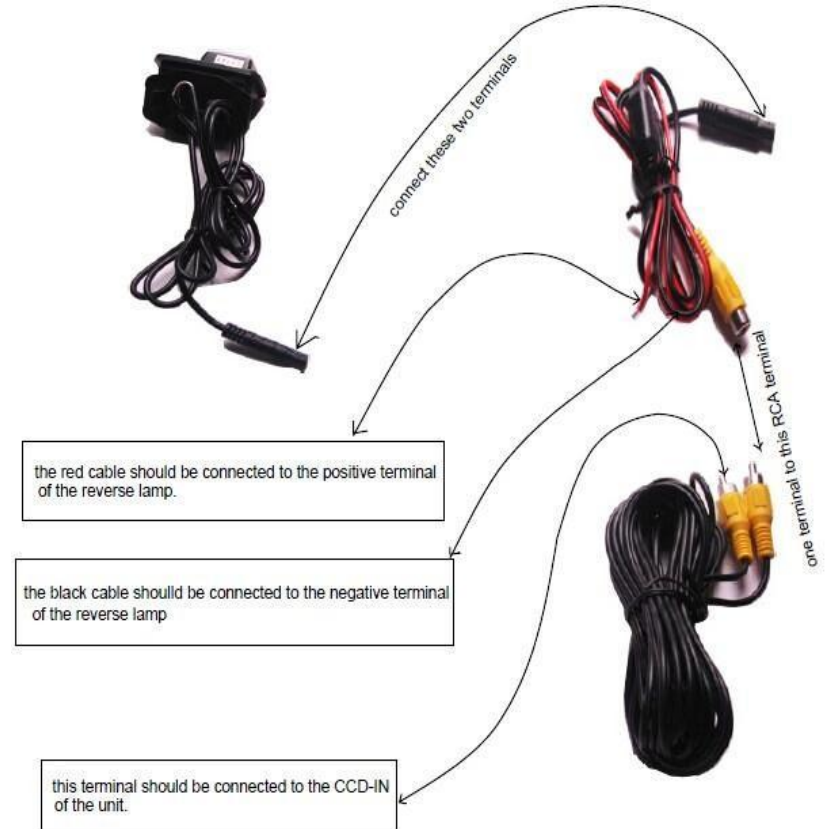

RENAULT FLUENCE

NAVIGATION & MULTIMEDIA SYSTEM

UNIT DESIGN

- Window CE 6.0
- Screen Size: 7" Digital TFT LCD Screen
- Touch Screen Control
- Resolution: 800 x 480
- CPU: CSR A6, 800Mhz
- DDR RAM: 256MB
- Built-in Nand Flash : 256MB
 - Support 64GB USB Flash (max)
 - Support 64GB SD card (max)
- Multi Language: English, Farsi, Arabic, Russian
- Copying Files among USB Flash/SD card/Built-in Nand Flash
- Original Factory Panel Design
- One back camera video input (CVBS), one video input (CVBS)
- Function: Navigation/Radio/DVD/Bluetooth/iPod/Music Player/Video Player/ TV/Files browser

MAIN USER INTERFACE

USER INTERFACE

HIGHLIGHT

Connect Camera to the System

When you switch the gear to reverse, you will see the rear view from the monitor of the system

HIGHLIGHT

Easy and Visual Functions

All functional icons are displayed in the system